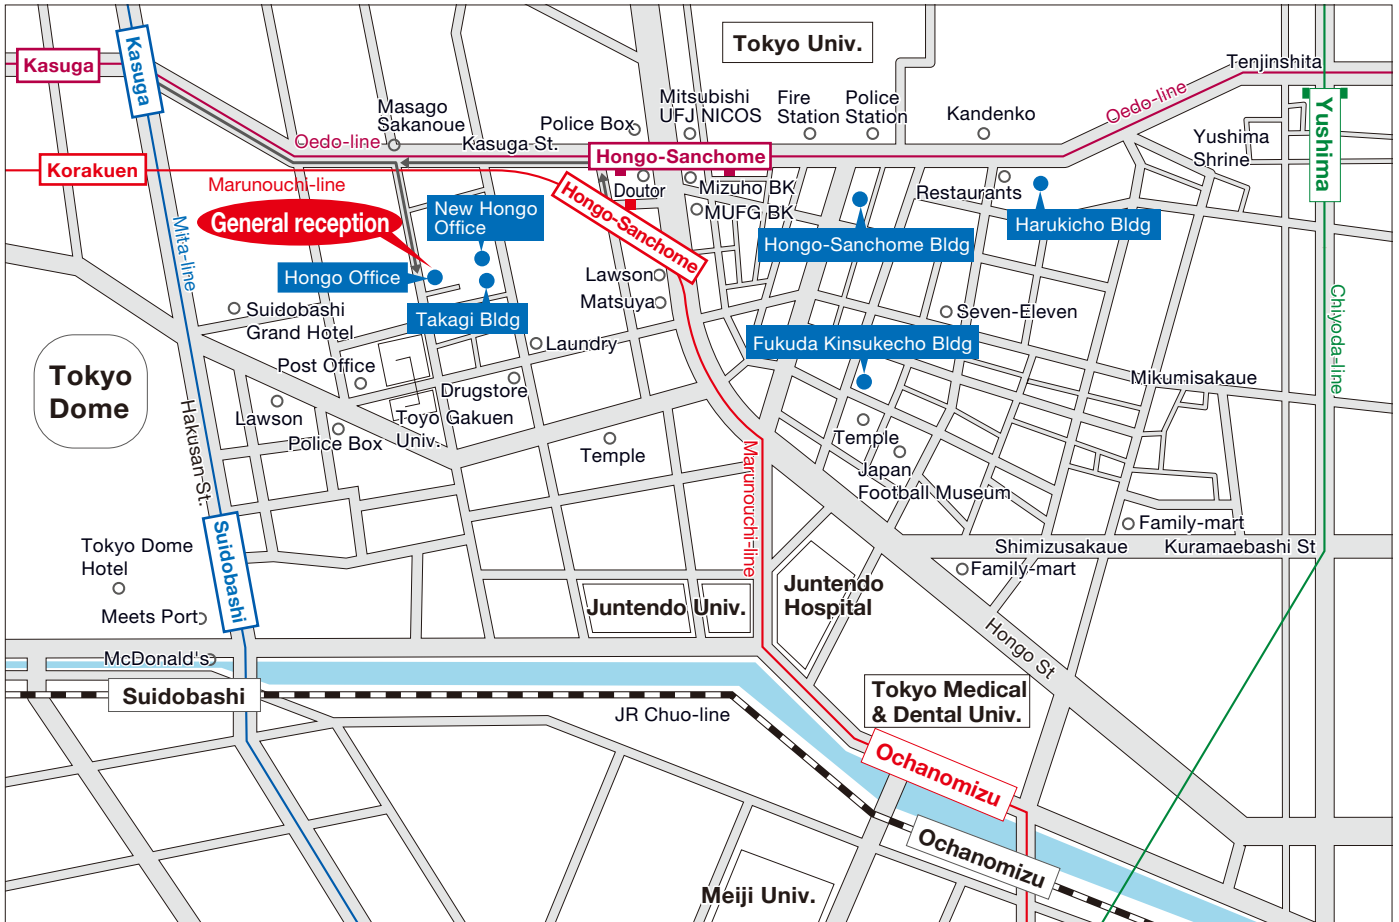

Map for Fukuda Denshi Offices in Hongo Area

Please note that we ask all "New Hongo Office" and "Takagi Bldg" visitors to visit **General reception** first.

■ Travel time from the nearest Subway or JR station:

Hongo Office

35-8 Hongo, 2-chome, Bunkyo-ku, Tokyo 113-8420

*6-min walk from Hongosanchome of Marunouchi or Oedo line, 9-min walk from Suidobashi of JR, 7-min walk from Korakuen of Marunouchi or Namboku line or from Kasuga of Mita line,

New Hongo Office

35-8 Hongo, 2-chome, Bunkyo-ku, Tokyo 113-8420

*5-min walk from Hongosanchome of Marunouchi or Oedo line, 10-min walk from Suidobashi of JR, 8-min walk from Korakuen of Marunouchi or Namboku line or from Kasuga of Mita line

*5-min walk from Hongosanchome of Marunouchi or Oedo line, 12-min walk from Ochanomizu of JR

Harukicho Bldg

31-20 Yushima, 2-chome, Bunkyo-ku, Tokyo 113-8570

*5-min walk from Yushima of Chiyoda line, 8-min walk from Hongosanchome of Marunouchi or Oedo line